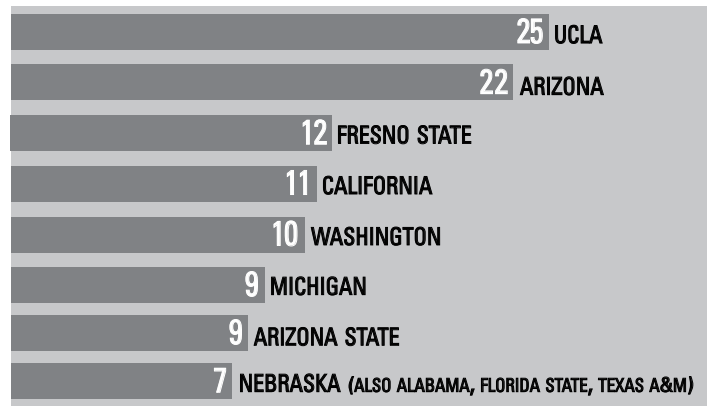

» NO. 8 IN ALL-TIME WORLD SERIES APPEARANCES (TIED)

Nebraska softball boasts one of the richest traditions in the history of NCAA Division I softball. As the chart above illustrates, the Huskers rank eighth all-time with seven appearances in the Women's College World Series. NU boasts an all-time World Series record of 11-14, as the 11 victories also rank in the top 10 in NCAA history. Individuals have also seen success, as 10 Huskers have earned a spot on the WCWS All-Tournament team, a total that ranks in the top 10 in NCAA Division I history.

Four coaches have led a Nebraska team to the World Series, including current Head Coach Rhonda Revelle, who has taken two Husker squads to the NCAA's championship event. Nebraska has finished in the top three in three of its seven appearances, while finishing in the top five in every appearance.